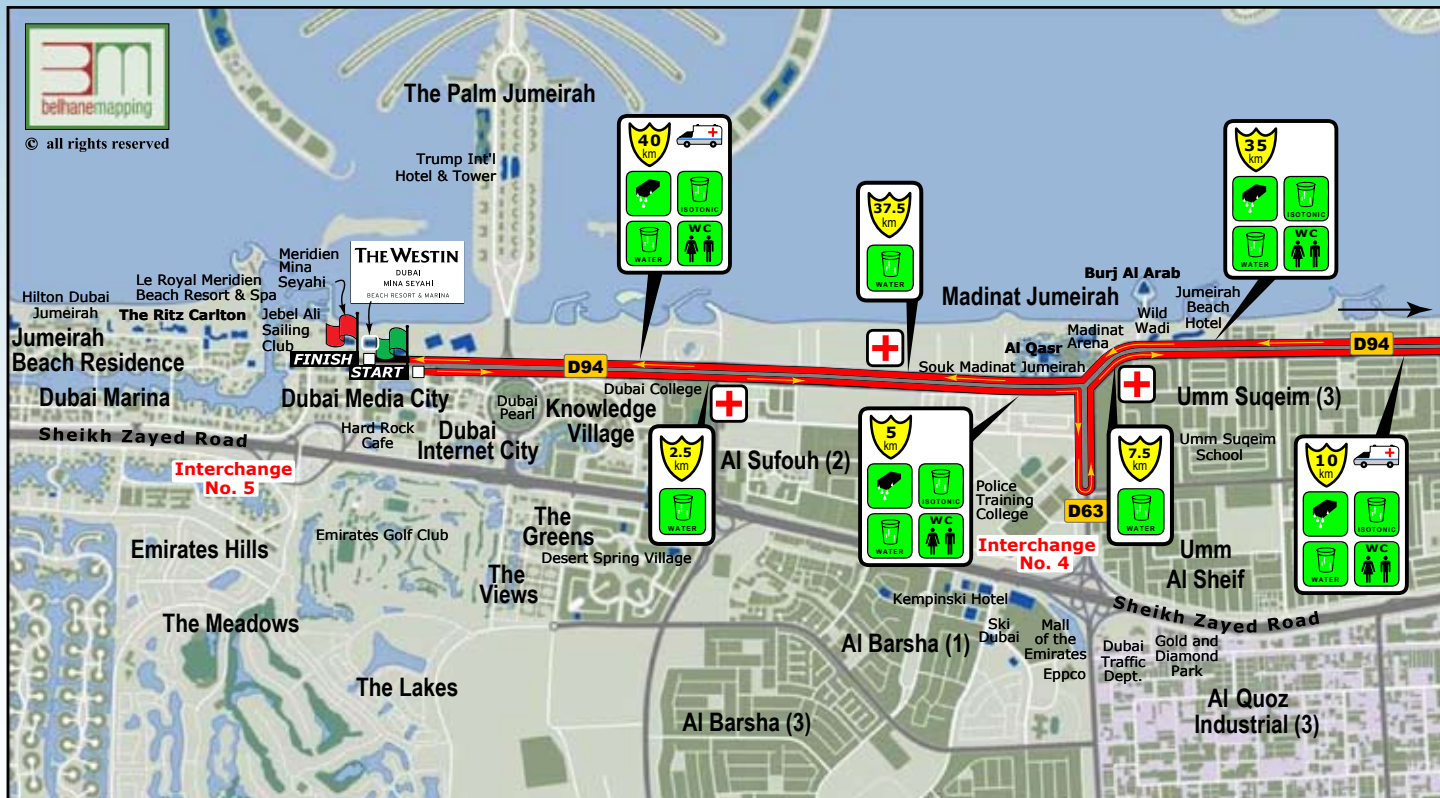

# Standard Chartered DUBAI MARATHON 2010

## Routes

**42.195km Marathon**

- Water Feed Station
- Sponges
- Isotonic Drinks
- WC Male & Female Toilets
- Feed Station Locations