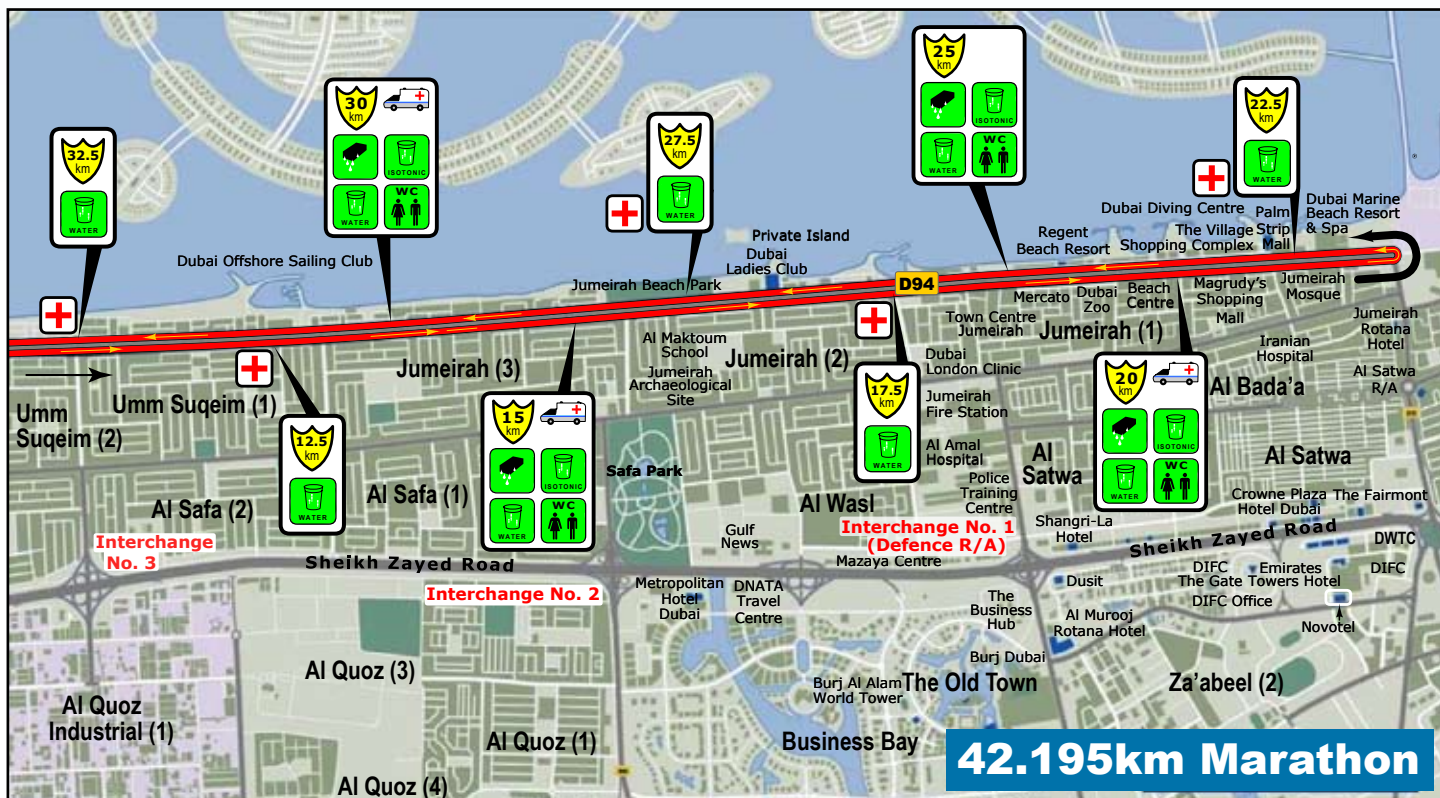

# Standard Chartered DUBAI MARATHON 2010

## Routes

**42.195km Marathon**

- Water Feed Station
- Sponges
- Isotonic Drinks
- WC Male & Female Toilets
- Feed Station Locations